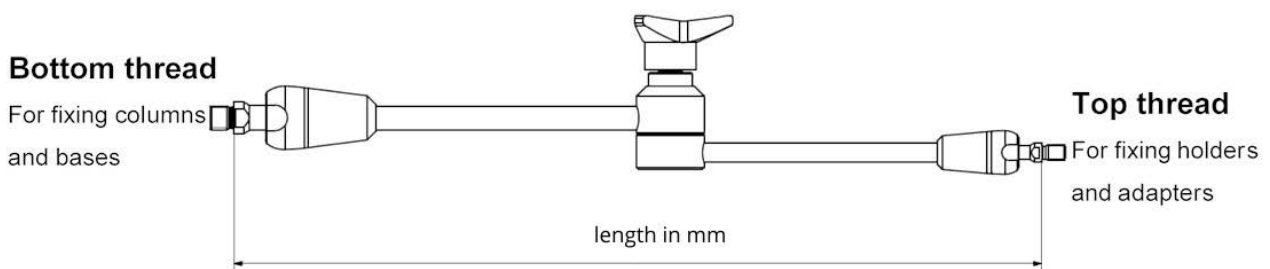

Articulated Arms

We are happy to assist you in determining the ideal articulated arm for your specific application. Below are examples from our extensive product portfolio.

Articulated arms

134°C Sterilizable

Article #	Type	Length mm	Bottom thread	Top thread	Knob	Weight kg
4.051-VE	XS-13	130	M6x1	M6x1	Stainless steel	0.25
4.060-VE	XS-19	190	M6x1	M6x1	Stainless steel	0.30
2.860-VE	3800-28	280	M12x1	M8x1.25	Aluminium, red	0.80
2.760-VE	3800-40	400	M12x1	M8x1.25	Aluminium, red	0.90
2.790-VE	3800-55	550	M12x1	M8x1.25	Aluminium, red	1.00
3.530-VE	4800-40	400	M12x1	M8x1.25	Aluminium, red	1.85
3.520-VE	4800-55	550	M12x1	M8x1.25	Aluminium, red	2.00
2.101-VE	5800-50	560	M12x1.75	M10x1.5	Plastic, black	3.45