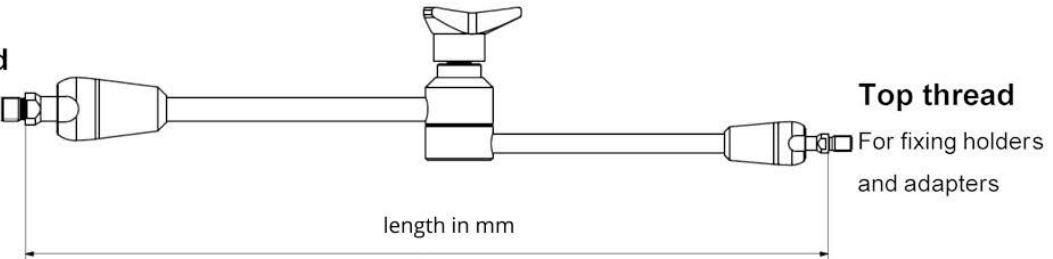

### Articulated arms Non-sterilizable

#### Top thread

For fixing holders  
and adapters

Article #	Type	Length mm	Bottom thread	Top thr	Knob	Weight kg
7.330-VE	3600-28	280	M12x1	M8x1.25	plastic, grey	0.78
7.335-VE	3600-28 S	280	M12x1	M8x1.25	plastic, grey	0.78
7.340-VE	3600-40	400	M12x1	M8x1.25	plastic, grey	0.9
7.345-VE	3600-40 S	400	M12x1	M8x1.25	plastic, grey	0.86
7.365-VE	3600-55 S	550	M12x1	M8x1.25	plastic, grey	0.97
2.510-VE	3600-70	700	M12x1	M8x1.25	plastic, grey	1.25
2.610-VE	3600-90	900	M12x1	M8x1.25	plastic, grey	1.40
3.910-VE	3500-90	900	M12x1	-	plastic, grey	1.03
7.440-VE	4600-40	400	M12x1	M8x1.25	plastic, grey	1.90
7.460-VE	4600-55	550	M12x1	M8x1.25	plastic, grey	2.05
7.470-VE	4600-70	730	M12x1	M8x1.25	plastic, grey	2.29
2.212-VE	4600-100	1000	M12x1	M8x1.25	plastic, grey	2.70
7.530-VE	5600-32	320	M12x1	M12x1	Aluminium, red	2.50
7.550-VE	5600-46	460	M12x1	M12x1	Aluminium, red	2.70
7.570-VE	5600-70	730	M12x1	M12x1	Aluminium, red	3.30
2.260-VE	6600-32	320	M12x1	M12x1	Aluminium, red	2.93
2.270-VE	6600-46	460	M12x1	M12x1	Aluminium, red	3.13
2.275-VE	6600-56	560	M12x1	M12x1	Aluminium, red	3.33
2.280-VE	6600-70	730	M12x1	M12x1	Aluminium, red	3.58