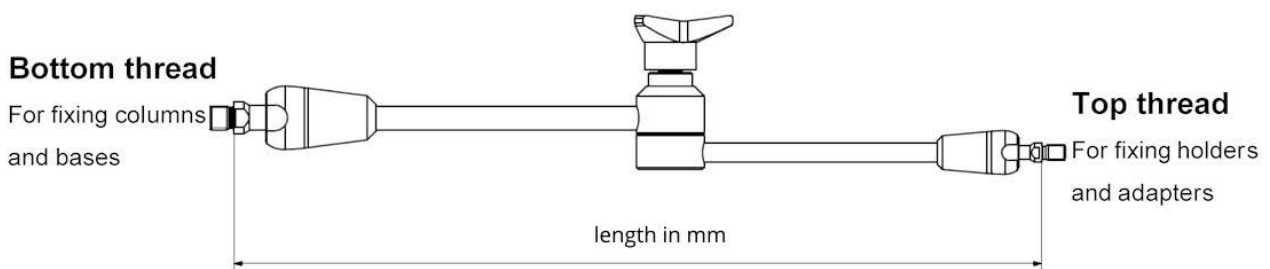

Articulated Arms

We are happy to assist you in determining the ideal articulated arm for your specific application. Below are examples from our extensive product portfolio.

Articulated arms

134°C Sterilizable

Article #	Type	Length mm	Bottom thread	Top thread	Knob	Weight kg
4.051-VE	XS-13	130	M6x1	M6x1	Stainless steel	0.25
4.060-VE	XS-19	190	M6x1	M6x1	Stainless steel	0.30
2.860-VE	3800-28	280	M12x1	M8x1.25	Aluminium, red	0.80
2.760-VE	3800-40	400	M12x1	M8x1.25	Aluminium, red	0.90
2.790-VE	3800-55	550	M12x1	M8x1.25	Aluminium, red	1.00
3.530-VE	4800-40	400	M12x1	M8x1.25	Aluminium, red	1.85
3.520-VE	4800-55	550	M12x1	M8x1.25	Aluminium, red	2.00
2.101-VE	5800-50	560	M12x1.75	M10x1.5	Plastic, black	3.45

Bottom thread

For fixing columns
and bases

Top thread

For fixing holders
and adapters

Article #	Type	Length mm	Bottom thread	Top thr	Knob	Weight kg
7.330-VE	3600-28	280	M12x1	M8x1.25	plastic, grey	0.78
7.335-VE	3600-28 S	280	M12x1	M8x1.25	plastic, grey	0.78
7.340-VE	3600-40	400	M12x1	M8x1.25	plastic, grey	0.9
7.345-VE	3600-40 S	400	M12x1	M8x1.25	plastic, grey	0.86
7.365-VE	3600-55 S	550	M12x1	M8x1.25	plastic, grey	0.97
2.510-VE	3600-70	700	M12x1	M8x1.25	plastic, grey	1.25
2.610-VE	3600-90	900	M12x1	M8x1.25	plastic, grey	1.40
3.910-VE	3500-90	900	M12x1	-	plastic, grey	1.03
7.440-VE	4600-40	400	M12x1	M8x1.25	plastic, grey	1.90
7.460-VE	4600-55	550	M12x1	M8x1.25	plastic, grey	2.05
7.470-VE	4600-70	730	M12x1	M8x1.25	plastic, grey	2.29
2.212-VE	4600-100	1000	M12x1	M8x1.25	plastic, grey	2.70
7.530-VE	5600-32	320	M12x1	M12x1	Aluminium, red	2.50
7.550-VE	5600-46	460	M12x1	M12x1	Aluminium, red	2.70
7.570-VE	5600-70	730	M12x1	M12x1	Aluminium, red	3.30
2.260-VE	6600-32	320	M12x1	M12x1	Aluminium, red	2.93
2.270-VE	6600-46	460	M12x1	M12x1	Aluminium, red	3.13
2.275-VE	6600-56	560	M12x1	M12x1	Aluminium, red	3.33
2.280-VE	6600-70	730	M12x1	M12x1	Aluminium, red	3.58