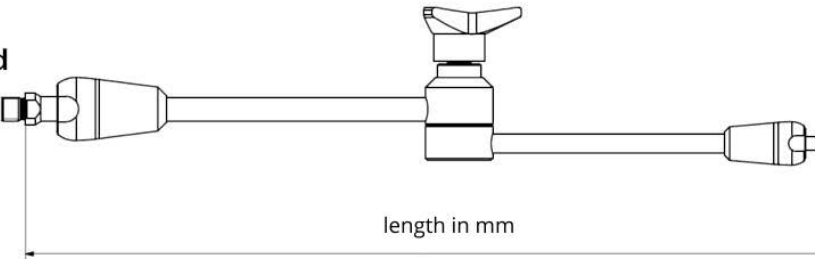

Article #	Type	Length mm	Bottom thread	Top thread	Knob	Weight kg
4.051-VE	XS-13	130	M6x1	M6x1	Stainless steel	0.25
4.060-VE	XS-19	190	M6x1	M6x1	Stainless steel	0.30
2.860-VE	3800-28	280	M12x1	M8x1.25	Aluminium, red	0.80
2.760-VE	3800-40	400	M12x1	M8x1.25	Aluminium, red	0.90
2.790-VE	3800-55	550	M12x1	M8x1.25	Aluminium, red	1.00
3.530-VE	4800-40	400	M12x1	M8x1.25	Aluminium, red	1.85
3.520-VE	4800-55	550	M12x1	M8x1.25	Aluminium, red	2.00
2.101-VE	5800-50	560	M12x1.75	M10x1.5	Plastic, black	3.45

Bottom thread

For fixing columns
and bases

Top thread

For fixing holders
and adapters

Article #	Type	Length mm	Bottom thread	Top thr	Knob	Weight kg
7.330-VE	3600-28	280	M12x1	M8x1.25	plastic, grey	0.78
7.335-VE	3600-28 S	280	M12x1	M8x1.25	plastic, grey	0.78
7.340-VE	3600-40	400	M12x1	M8x1.25	plastic, grey	0.9
7.345-VE	3600-40 S	400	M12x1	M8x1.25	plastic, grey	0.86
7.365-VE	3600-55 S	550	M12x1	M8x1.25	plastic, grey	0.97
2.510-VE	3600-70	700	M12x1	M8x1.25	plastic, grey	1.25
2.610-VE	3600-90	900	M12x1	M8x1.25	plastic, grey	1.40
3.910-VE	3500-90	900	M12x1	-	plastic, grey	1.03
7.440-VE	4600-40	400	M12x1	M8x1.25	plastic, grey	1.90
7.460-VE	4600-55	550	M12x1	M8x1.25	plastic, grey	2.05
7.470-VE	4600-70	730	M12x1	M8x1.25	plastic, grey	2.29
2.212-VE	4600-100	1000	M12x1	M8x1.25	plastic, grey	2.70
7.530-VE	5600-32	320	M12x1	M12x1	Aluminium, red	2.50
7.550-VE	5600-46	460	M12x1	M12x1	Aluminium, red	2.70
7.570-VE	5600-70	730	M12x1	M12x1	Aluminium, red	3.30
2.260-VE	6600-32	320	M12x1	M12x1	Aluminium, red	2.93
2.270-VE	6600-46	460	M12x1	M12x1	Aluminium, red	3.13
2.275-VE	6600-56	560	M12x1	M12x1	Aluminium, red	3.33
2.280-VE	6600-70	730	M12x1	M12x1	Aluminium, red	3.58